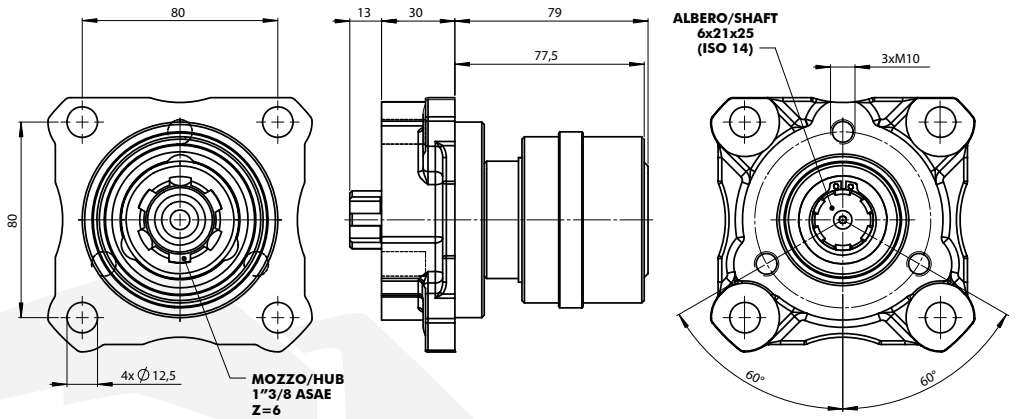

SUPPORTI TRAINO ASAE ASAE ADAPTORS

CODICE FAMIGLIA
FAMILY CODE

103004

10300400301

Supporto traino femmina 1" 3/8 ASAE Z=6 per pompe 3 fori
1" 3/8 female ASAE Z=6 adaptor for uni pumps

99740010515

10300400310

Supporto traino femmina 1" 3/8 ASAE Z=21 per pompe 3 fori
1" 3/8 female ASAE Z=21 adaptor for uni pumps

20/10/2021

99710340301 Rev: AB