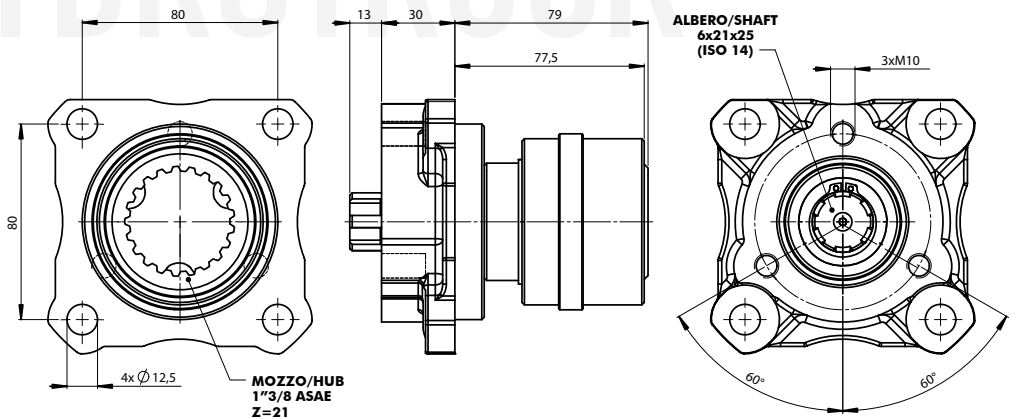

SUPPORTI TRAINO ASAE ASAE ADAPTORS

CODICE FAMIGLIA
FAMILY CODE

103004

10300400301

Supporto traino femmina 1" 3/8 ASAE Z=6 per pompe 3 fori
1" 3/8 female ASAE Z=6 adaptor for uni pumps

99740010515

10300400310

Supporto traino femmina 1" 3/8 ASAE Z=21 per pompe 3 fori
1" 3/8 female ASAE Z=21 adaptor for uni pumps

20/10/2021

99710340301 Rev: AB