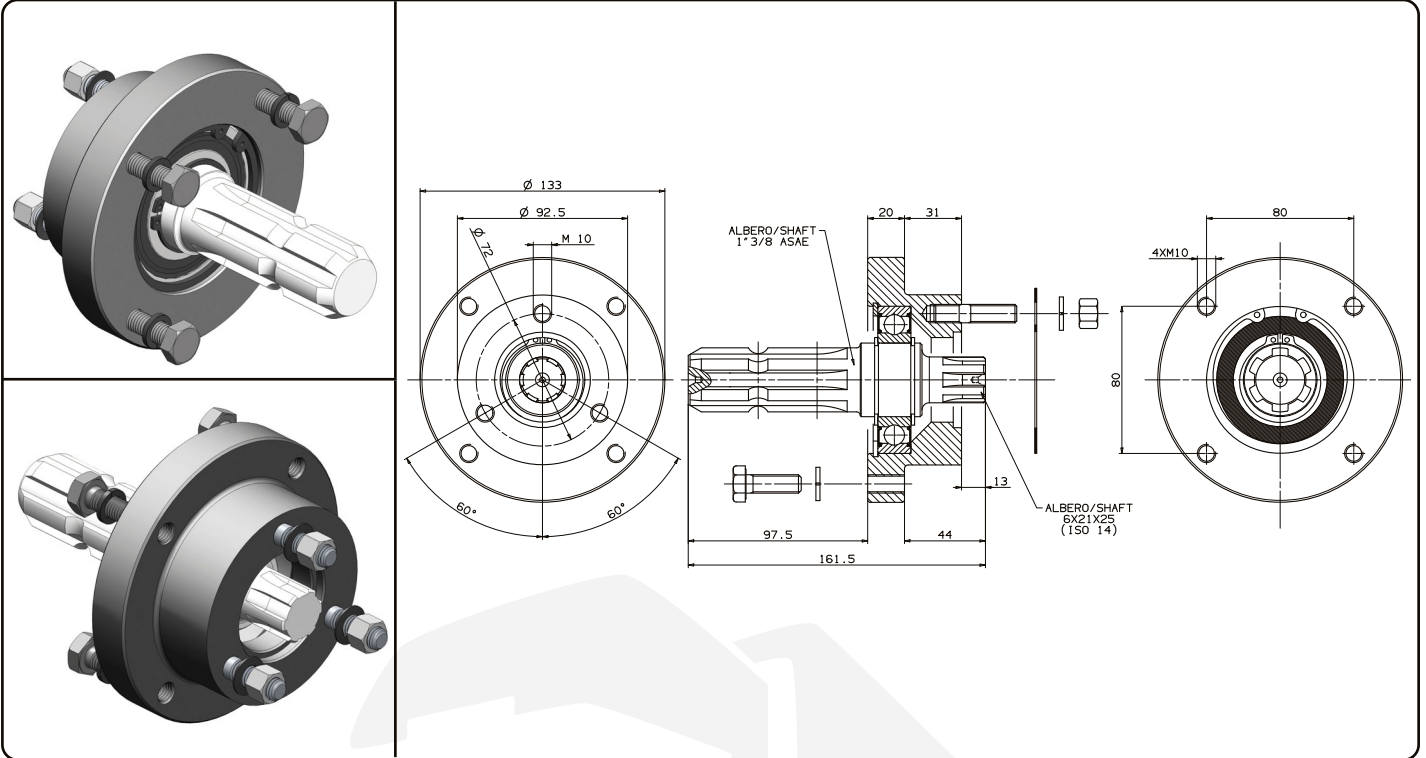

SUPPORTI TRAINO ASAE  
ASAE ADAPTORS

10300400409

Supporto traino maschio 1" 3/8 ASAE per pompe 3 fori  
1" 3/8 male ASAE adaptor for uni pumps

99740010515

20/10/2021

99710340301 Rev: AB